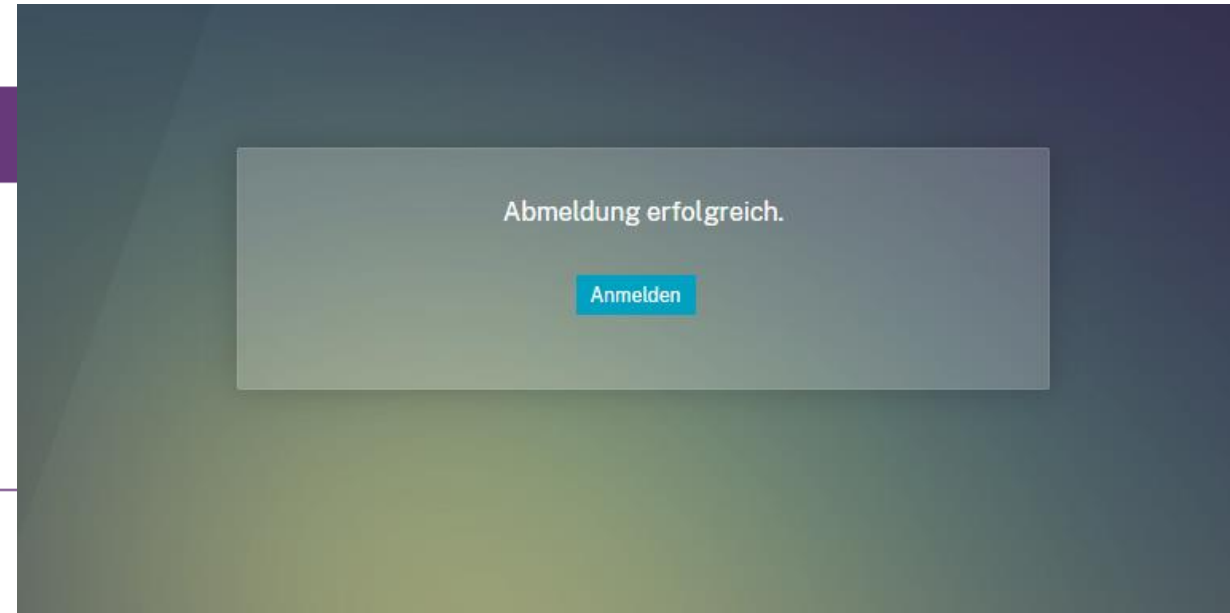

Abmeldung erfolgreich.

Anmelden

Passwort ändern - Teil 1

The screenshot shows the Citrix StoreFront interface. The browser address bar displays `https://secureportal.rz-eichstaett.de/Citrix/StoreWeb/`. The page header includes the Citrix logo, 'StoreFront', a 'DESKTOPS' button, and a search icon. The main content area is titled 'Desktops' and shows 'Alle (1)' desktops. A single desktop card for 'DioeNet Pnt-KiTa' is visible, featuring a monitor icon and a dropdown arrow. A user menu is open for 'jungma@blm.local', listing 'Kontoeinstellungen', 'Info', and 'Abmelden'. A blue arrow points to 'Kontoeinstellungen', and a blue button labeled 'Anklicken' is positioned below it. A detailed view of the 'DioeNet Pnt-KiTa' desktop card is shown at the bottom, with a title bar and two sections: 'Aktionen' (Öffnen, Neu starten) and 'Beschreibung'.